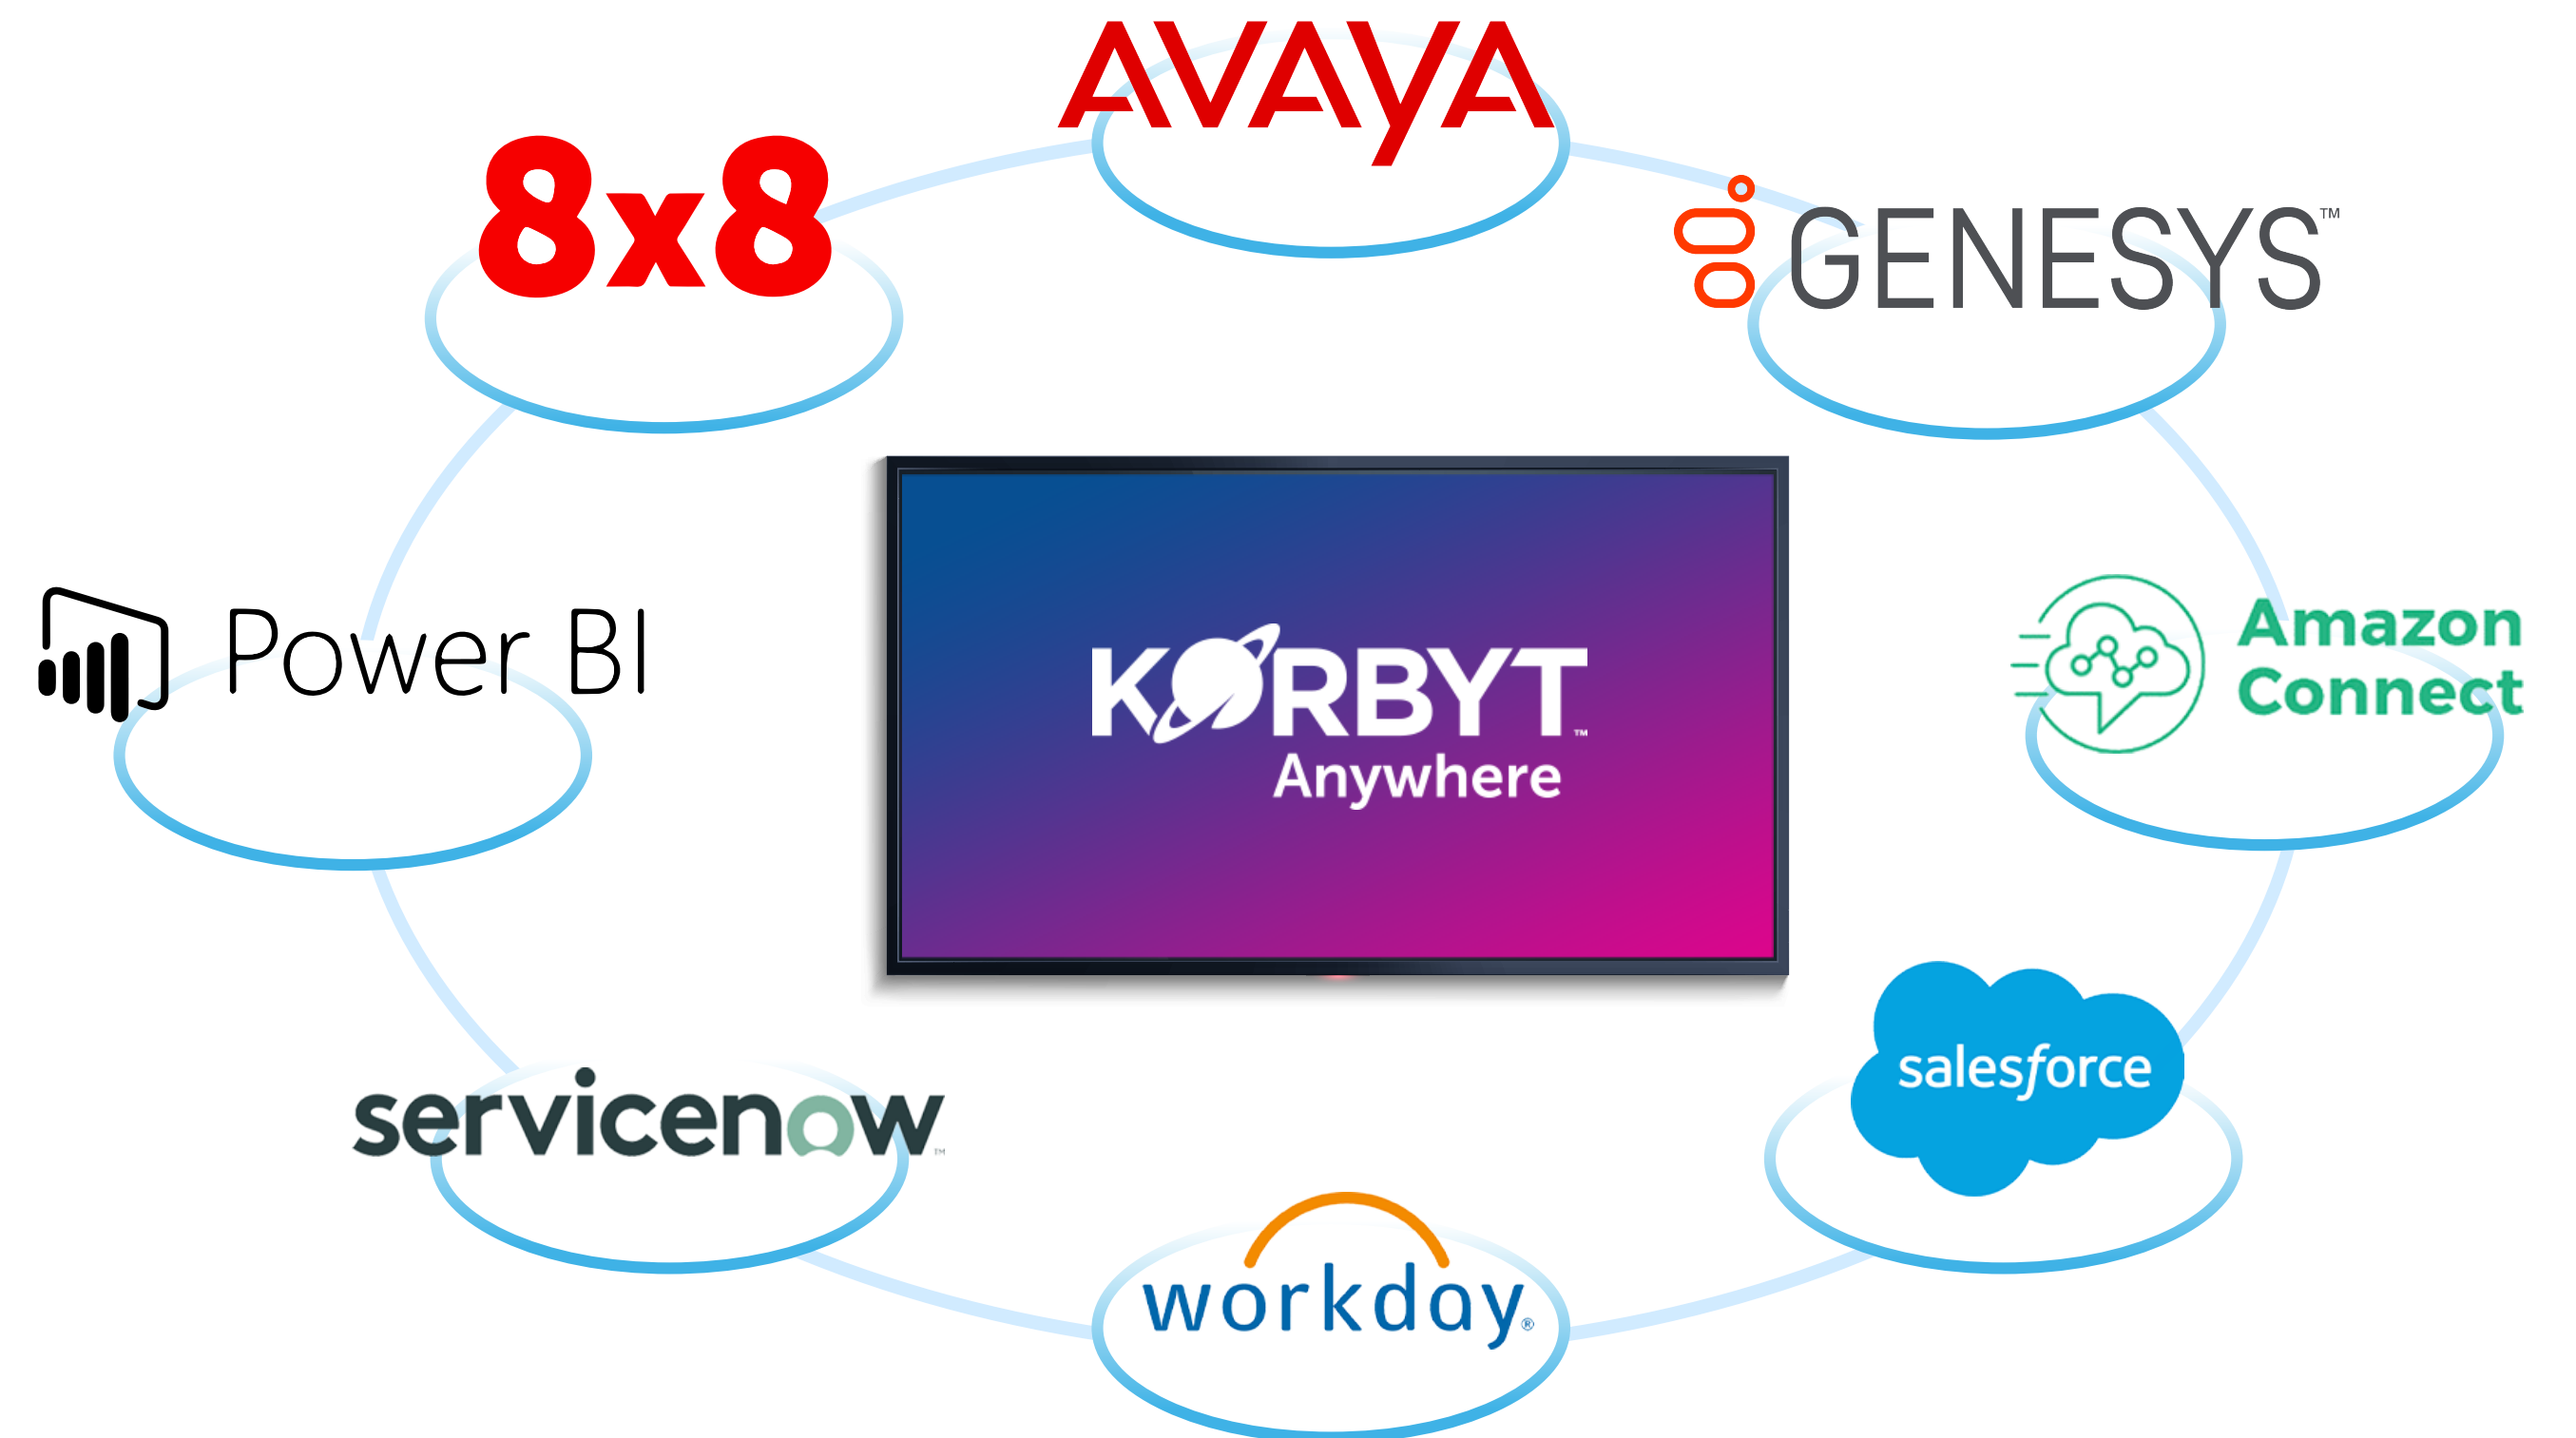

# Data Visualization

Show real-time sales performance, calls-in-queue and issues resolved as a clear, actionable display. Our data adapters connect to over 100 enterprise sources to deliver key information as a story that can lead your teams to greater productivity.

# Adapting to Your Data Needs

A Korbyt Anywhere data adapter connects to data from any source and visualizes it to display on any screen in your workplace.

- › Choose from hundreds of data sources, including Salesforce, ZenDesk, ServiceNow and more
- › Integrate securely with any other enterprise system using RESTful APIs, web services, and custom integrations